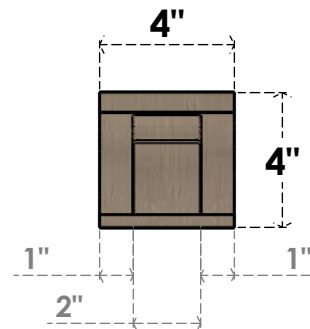

ITEM NUMBER: CORU04X04X04VIORCPR

4"W X 4"D X 4"H SERIES 1 WIDE VIOLA ROUGH CEDAR TIMBERTHANE FAUX WOOD CORBEL, PRIMED

SIDE PROFILE

FRONT PROFILE

ISOMETRIC

EKENA MILLWORK
2300 WEST MAIN ST.
CLARKSVILLE, TX 75426
TOLL FREE: 866-607-0453
WWW.EKENAMILLWORK.COM