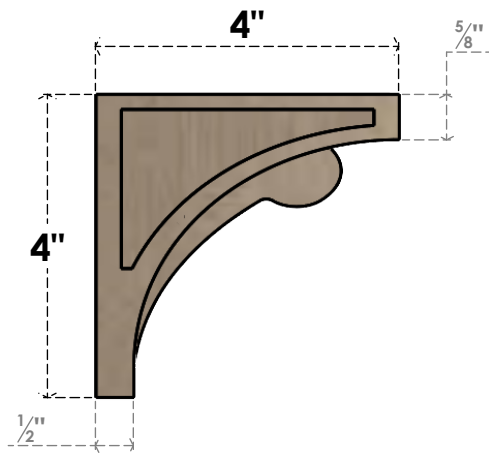

ITEM NUMBER: CORU04X04X04VIORCPR

4"W X 4"D X 4"H SERIES 1 WIDE VIOLA ROUGH CEDAR TIMBERTHANE FAUX WOOD CORBEL, PRIMED

SIDE PROFILE

FRONT PROFILE

ISOMETRIC

EKENA MILLWORK
2300 WEST MAIN ST.
CLARKSVILLE, TX 75426
TOLL FREE: 866-607-0453
WWW.EKENAMILLWORK.COM

NOTES

1. INSTALLATION TO BE COMPLETED IN ACCORDANCE WITH MANUFACTURER'S SPECIFICATIONS.
2. DRAWING MAY NOT BE TO SCALE
3. THIS DRAWING IS INTENDED FOR DESIGN AND PLANNING PURPOSES ONLY.
4. ALL INFORMATION CONTAINED HEREIN WAS CURRENT AT THE TIME OF DEVELOPMENT BUT MUST BE REVIEWED AND APPROVED BY THE PRODUCT MANUFACTURER TO BE CONSIDERED ACCURATE.
5. TIMBERTHANE ARCHITECTURAL PRODUCTS ARE MADE FROM HIGH DENSITY URETHANE AND COME FACTORY PRIMED